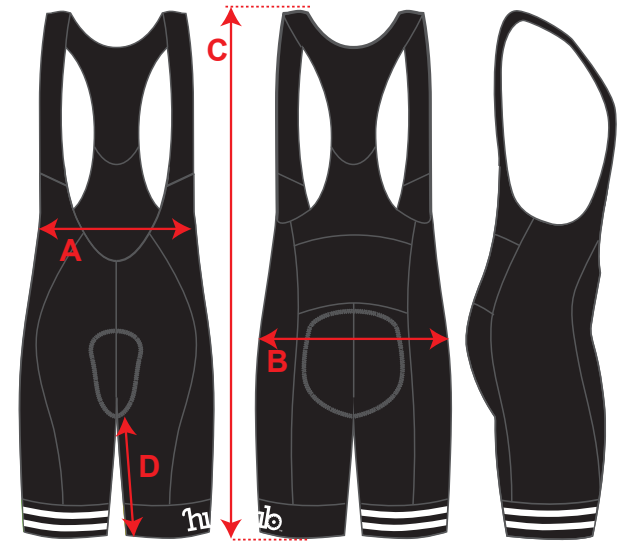

## SIZING

ELITE BIB KNICK	XS	S	M	L	XL	2XL	3XL	4XL	
B HALF WAIST CM	24.5	26.5	28.5	30.5	32.5	34.5	36.5	38.5	
A HIP MEASUREMENT CM	34	36	37.5	40	42	44	46	48	
B LENGH MEASUREMENT CM	87.5	89	90.5	92	93.5	95	66.5	98	
C LEG INSEAM CM	24	24.5	25	25.5	26	26.5	27	27.5	

## SIZING

It's too easy 🍑

Grab your favourite bib knick

Lay it flat

Measure across the hip [only one side]

Check the measurement 'A' on our size chart and that's the one for you.

## HOW TO MEASURE

HALF BODY MEASUREMENT