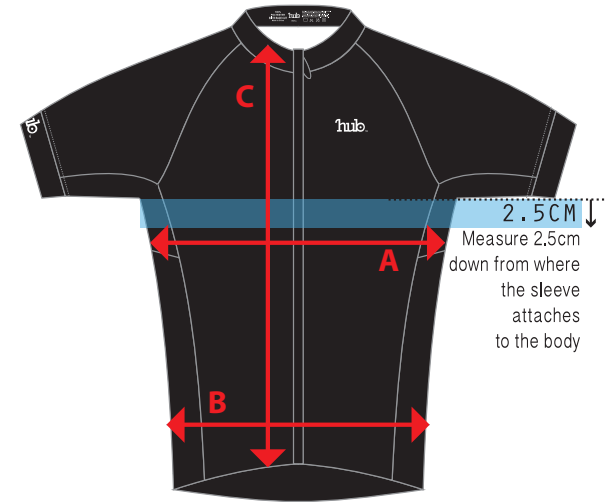

SIZING

HUB CLUB FIT	2XS	XS	S	M	L	XL	2XL	3XL	4XL	5XL		
A 1/2 MEASUREMENT CM	35	38	41	44	47	50	53	56	59	62		
B 1/2 HEM MEASUREMENT CM	32	35	38	41	44	47	50	53	56	59		
C FULL LENGH ZIPPER CM	52	53	54	55	56	57	58	59	60	61		

SIZING

It's too easy 👍

Grab your favourite jersey

Lay it flat

Measure across the chest [only one side]

Check the measurement on our size chart and that's the one for you.

HOW TO MEASURE

HALF CHEST MEASUREMENT