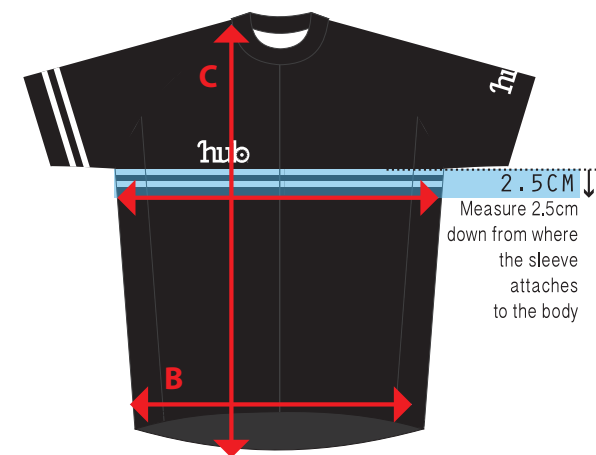

SIZING

HUB STANDARD JERSEY - MENS	4XS	3XS	2XS	XS	S	M	L	XL	2XL	3XL	4XL	5XL
A CHEST MEASUREMENT CM	38.5	41	43.5	46	48.5	51	53.5	56	58.5	61	63.5	66
B 1/2 HEM MEASUREMENT CM	28	30	32	34	36	38	40	42	44	46	48	50
C FULL LENGH ZIPPER CM	48.5	50.5	52.5	54.5	56.5	61.5	63.5	64.5	65.5	65.5	67	68.5

SIZING

It's too easy 👍

Grab your favourite jersey

Lay it flat

Measure across the chest [only one side]

Check the measurement on our size chart and that's the one for you.

HOW TO MEASURE

HALF CHEST MEASUREMENT