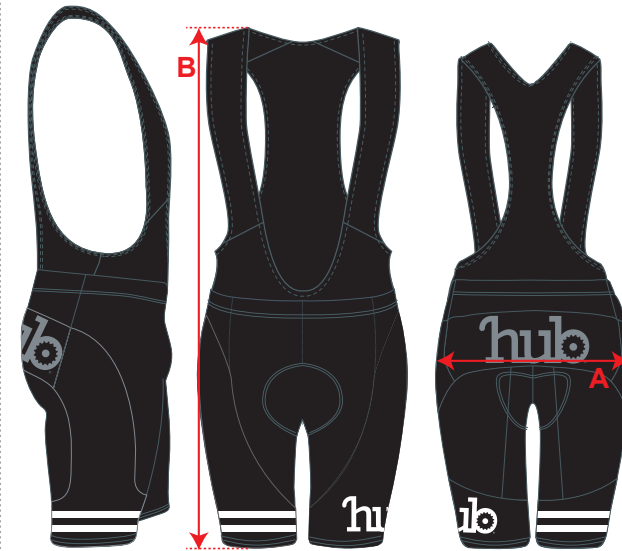

SIZING

| WOMEN'S ELITE BIB KNICK | XS | S | M | L | XL | 2XL | 3XL |
|-------------------------|------|------|------|------|------|------|------|
| HIP MEASUREMENT CM | 37 | 39 | 41 | 43 | 45 | 47 | 49 |
| LENGH MEASUREMENT CM | 79.5 | 81.5 | 83.5 | 85.5 | 87.5 | 89.5 | 91.5 |

SIZING

It's too easy 👍

Grab your favourite bib knick

Lay it flat

Measure across the hip [only one side]

Check the measurement 'A' on our size chart and that's the one for you.

HOW TO MEASURE

HALF BODY MEASUREMENT