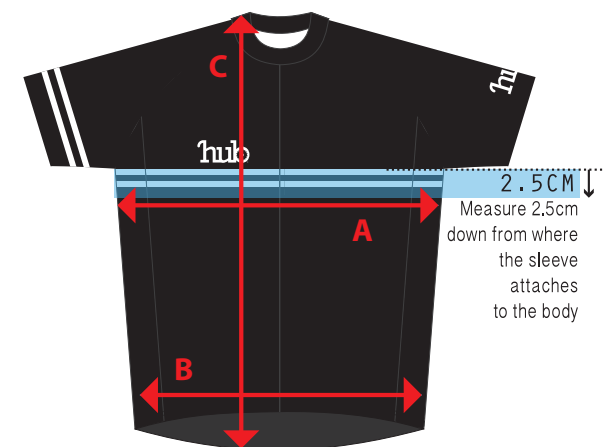

SIZING

HUB EVENT JERSEY - WOMENS	4XS	3XS	2XS	XS	S	M	L	XL	2XL	3XL	4XL	5XL
A CHEST MEASUREMENT CM	41.5	44.5	47.5	50.5	53	55.5	58	60.5	63	65.5	67.5	69.5
B 1/2 HEM MEASUREMENT CM	43.5	45.5	47.5	49.5	51.5	54.5	56.5	58.5	59.5	60.5	62	63.5
C FULL LENGH ZIPPER CM	31	33	36	39	41.5	42.5	45	47.5	50	53	56	59

SIZING

It's too easy 👍

Grab your favourite jersey

Lay it flat

Measure across the chest [only one side]

Check the measurement on our size chart and that's the one for you.

HOW TO MEASURE

HALF CHEST MEASUREMENT